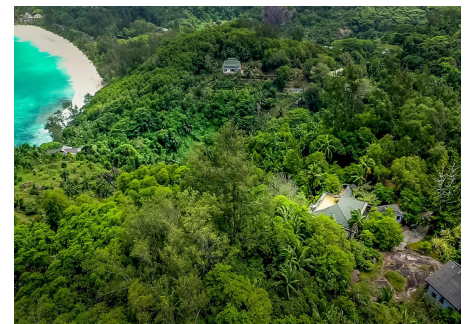

REF.:4789

Andorra | Sotheby's
INTERNATIONAL REALTY

countryside House for sale in Mahé

Sevchelles - Mahé

Superficie	Habitaciones	Baños	Precio
57000 m²	0	0	16.500.000 €

Contáctenos para recibir más
información o solicitar una visita

+376 872 222

info@sir.ad