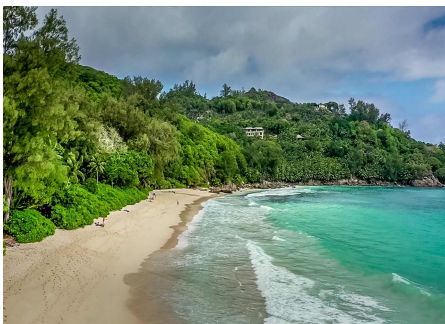

REF.:4789

Andorra | Sotheby's
INTERNATIONAL REALTY

countryside House for sale in Mahé

Sevchelles - Mahé

Superficie	Habitaciones	Baños	Precio
57000 m²	0	0	16.500.000 €

Contáctenos para recibir más
información o solicitar una visita

+376 872 222

info@sir.ad