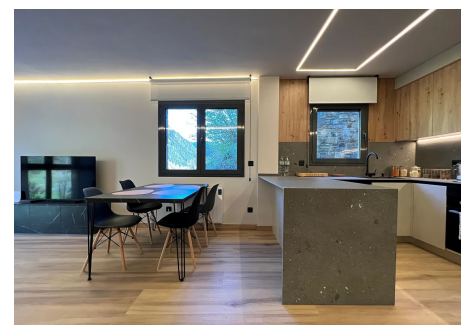

REF.:6039

Andorra | Sotheby's
INTERNATIONAL REALTY

Refurbished flat to buy in Llorts - Ideal for investors

Andorra - Llorts

Superficie	Habitaciones	Baños	Precio
85 m²	3	2	390.000 €

Contáctenos para recibir más
información o solicitar una visita

+376 872 222

info@sir.ad